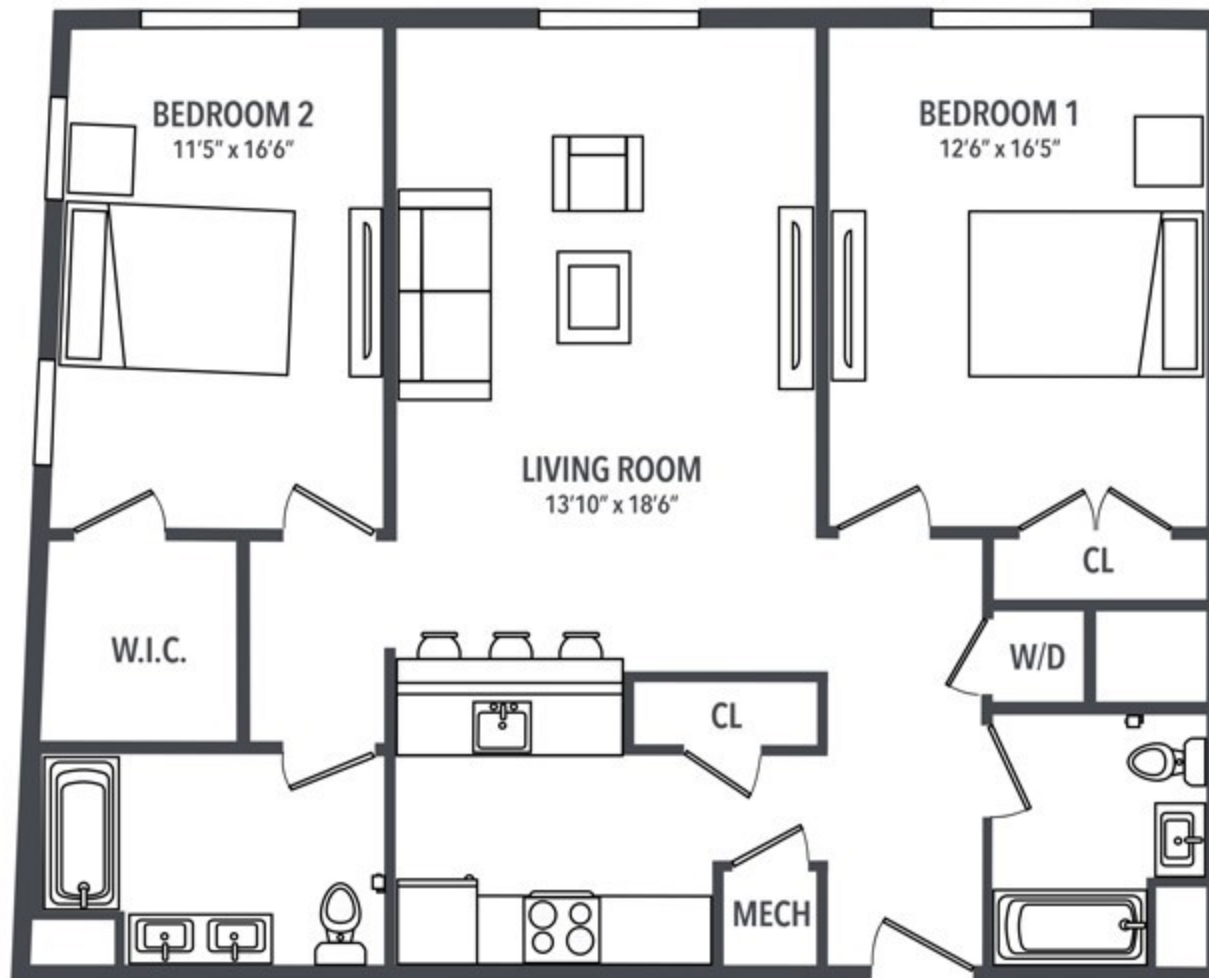

The **HIGHLAND**
PEEK PROPERTIES

21 LINE

2 BEDROOMS

2 BATHROOMS

1163 SF

416 HIGHLAND AVENUE
ORANGE NJ07050
PEEKCP.COM
975-736-9600